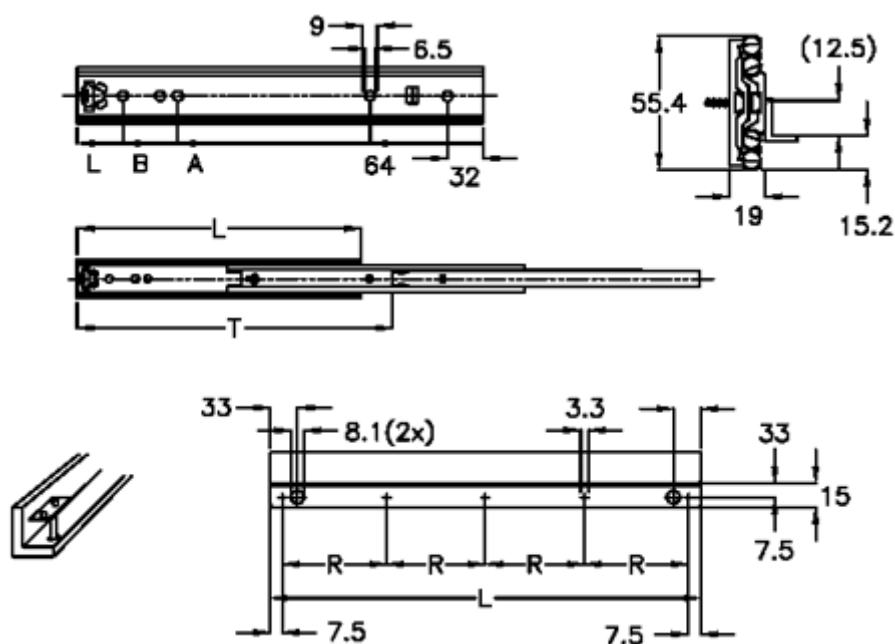

Article number: 11112F63

Description: Thomas Regout Telescopic Slide 112F63 ULF HD B, 3-piece. (replaced with 11112S01)
Length 300 mm / load cap. 94 kg / extension 320 mm

Measures

A	= 192
B	= 224
L	= 300
Load capacity side mounted	= 68
R	= 75
T	= 320